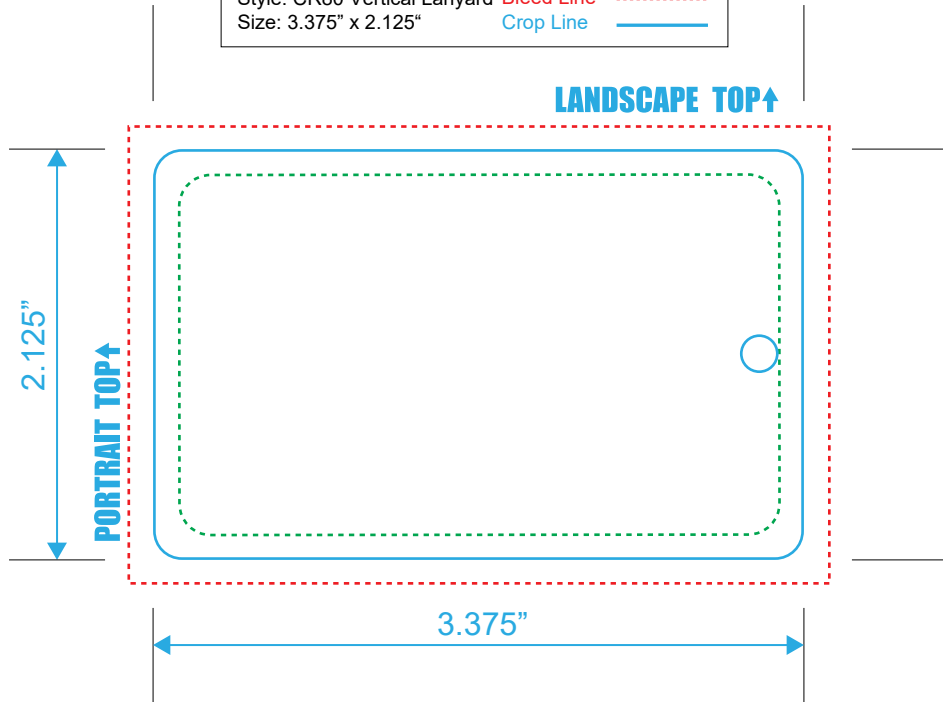

# iSong - CR80 Card - Front

Reference: Plastic

Type Safety .....  
.....

Style: CR80 Vertical Lanyard

Bleed Line .....  
.....

Size: 3.375" x 2.125"

Crop Line ————  
—————

# iSong - CR80 Card - Back

Reference: Plastic

Type Safety .....  
Bleed Line .....  
Crop Line \_\_\_\_\_

Style: CR80 Vertical Lanyard

Size: 3.375" x 2.125"

**LANDSCAPE TOP↑**

2.125"

**PORTRAIT TOP↑**

**Downloads    Selling Price:**

This card enables the Buyer to download music directly from the Artist's account, from the Internet. The Buyer may download the specified number of tracks in the top left corner of this card, and will be able to select from any of the tracks that the Artist has placed online.

**Pincode:**

Scratch Area

**Expires:**

By using this card and service, you agree to the Terms and Conditions as set forth on the [www.iSongCard.com](http://www.iSongCard.com) website.

3.375"

**PLEASE ADD THE NUMBER OF  
DOWNLOADS, SELLING PRICE  
AND EXPIRY DATE TO THIS TEMPLATE  
IN THE DOTTED BLUE LINES.  
THE BLUE LINES WILL NOT PRINT.**