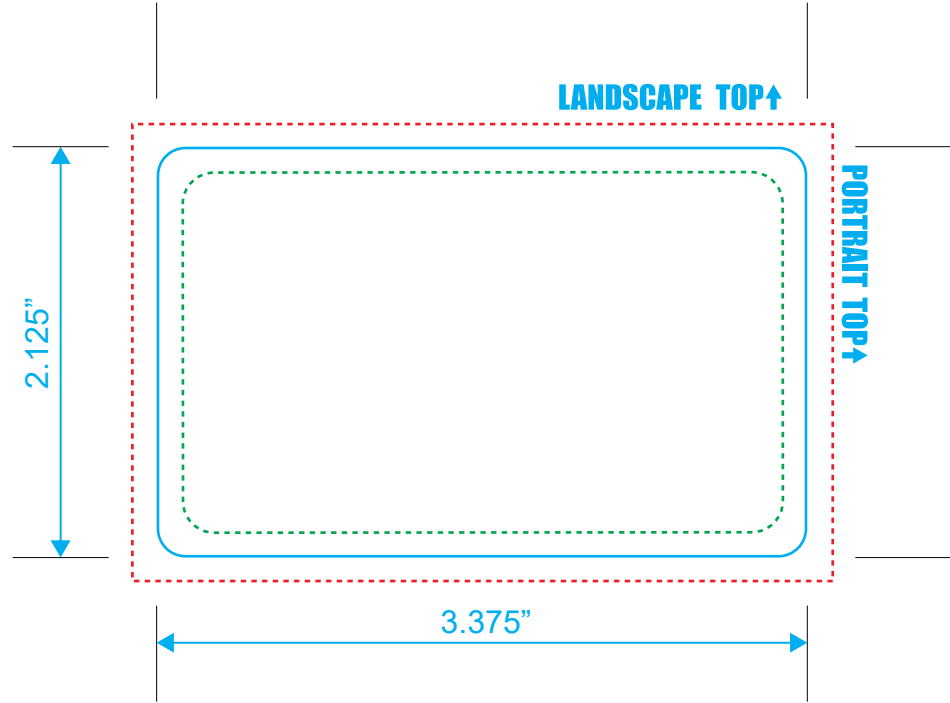

iSong - CR80 Card - Front

Reference: Plastic or Board

Style: CR80

Size: 3.375" x 2.125"