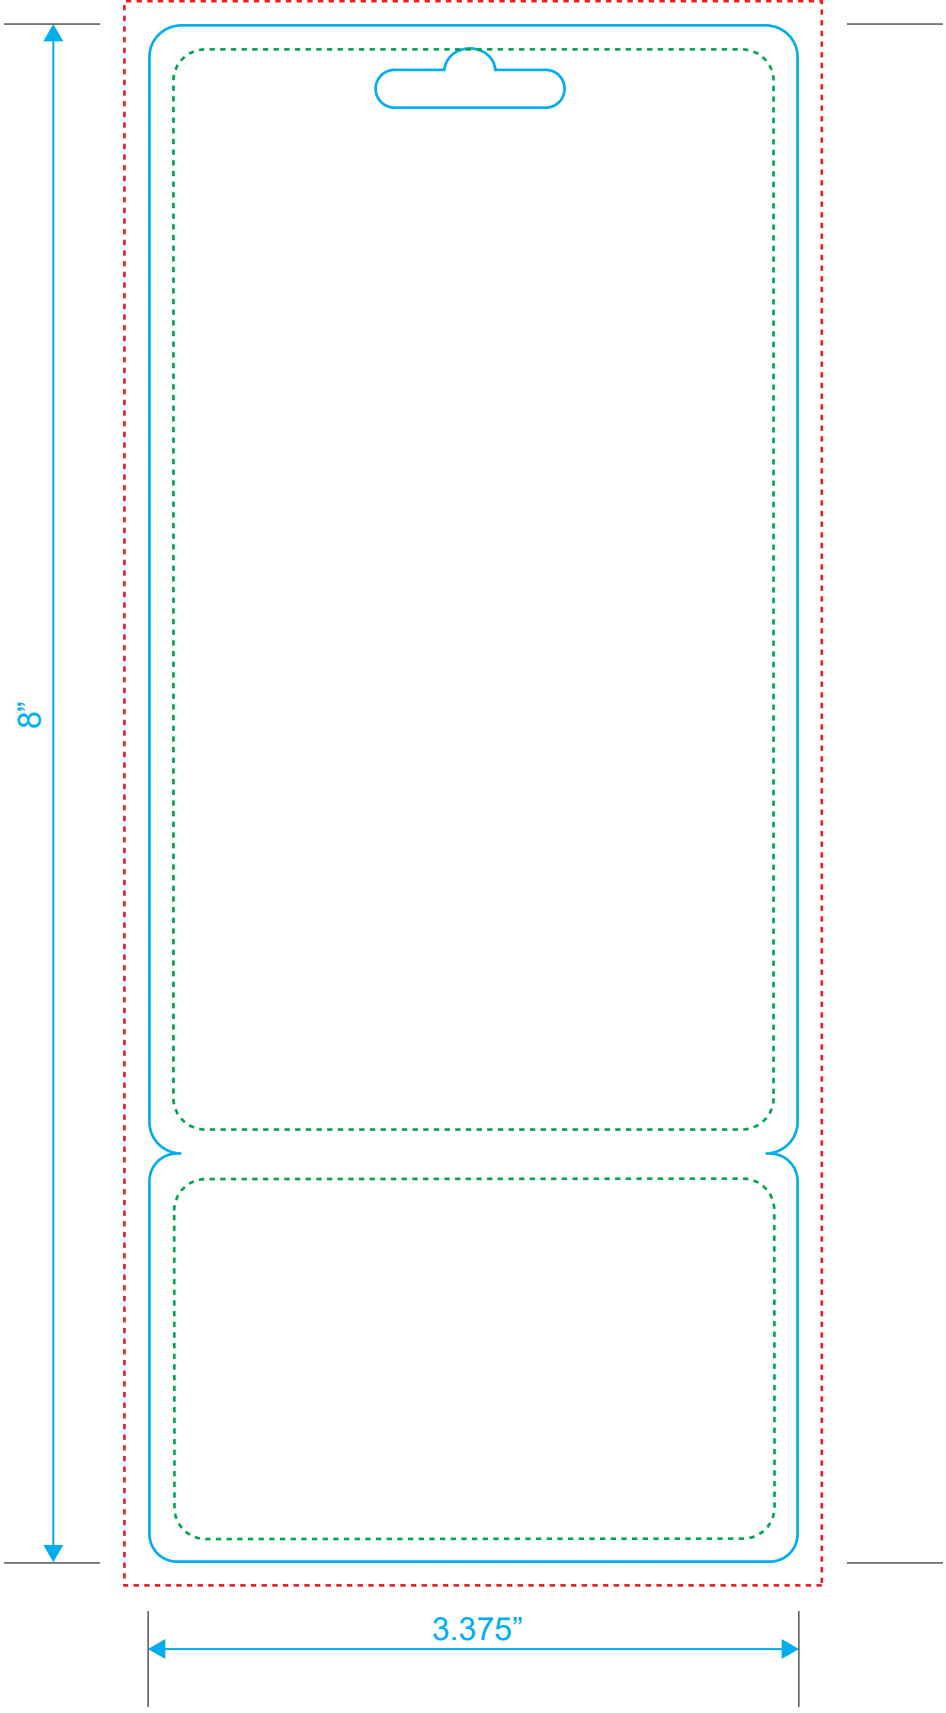

iSong - CR80 Card - Front

Reference: Plastic

Style: CR80 Hang Style

Size: 3.375" x 8"

Type Safety 

Bleed Line 

Crop Line 

iSong - CR80 Card - Back

Reference: Plastic

Style: CR80 Hang Style

Size: 3.375" x 8"

Type Safety 

Bleed Line 

Crop Line 

8"

3.375"